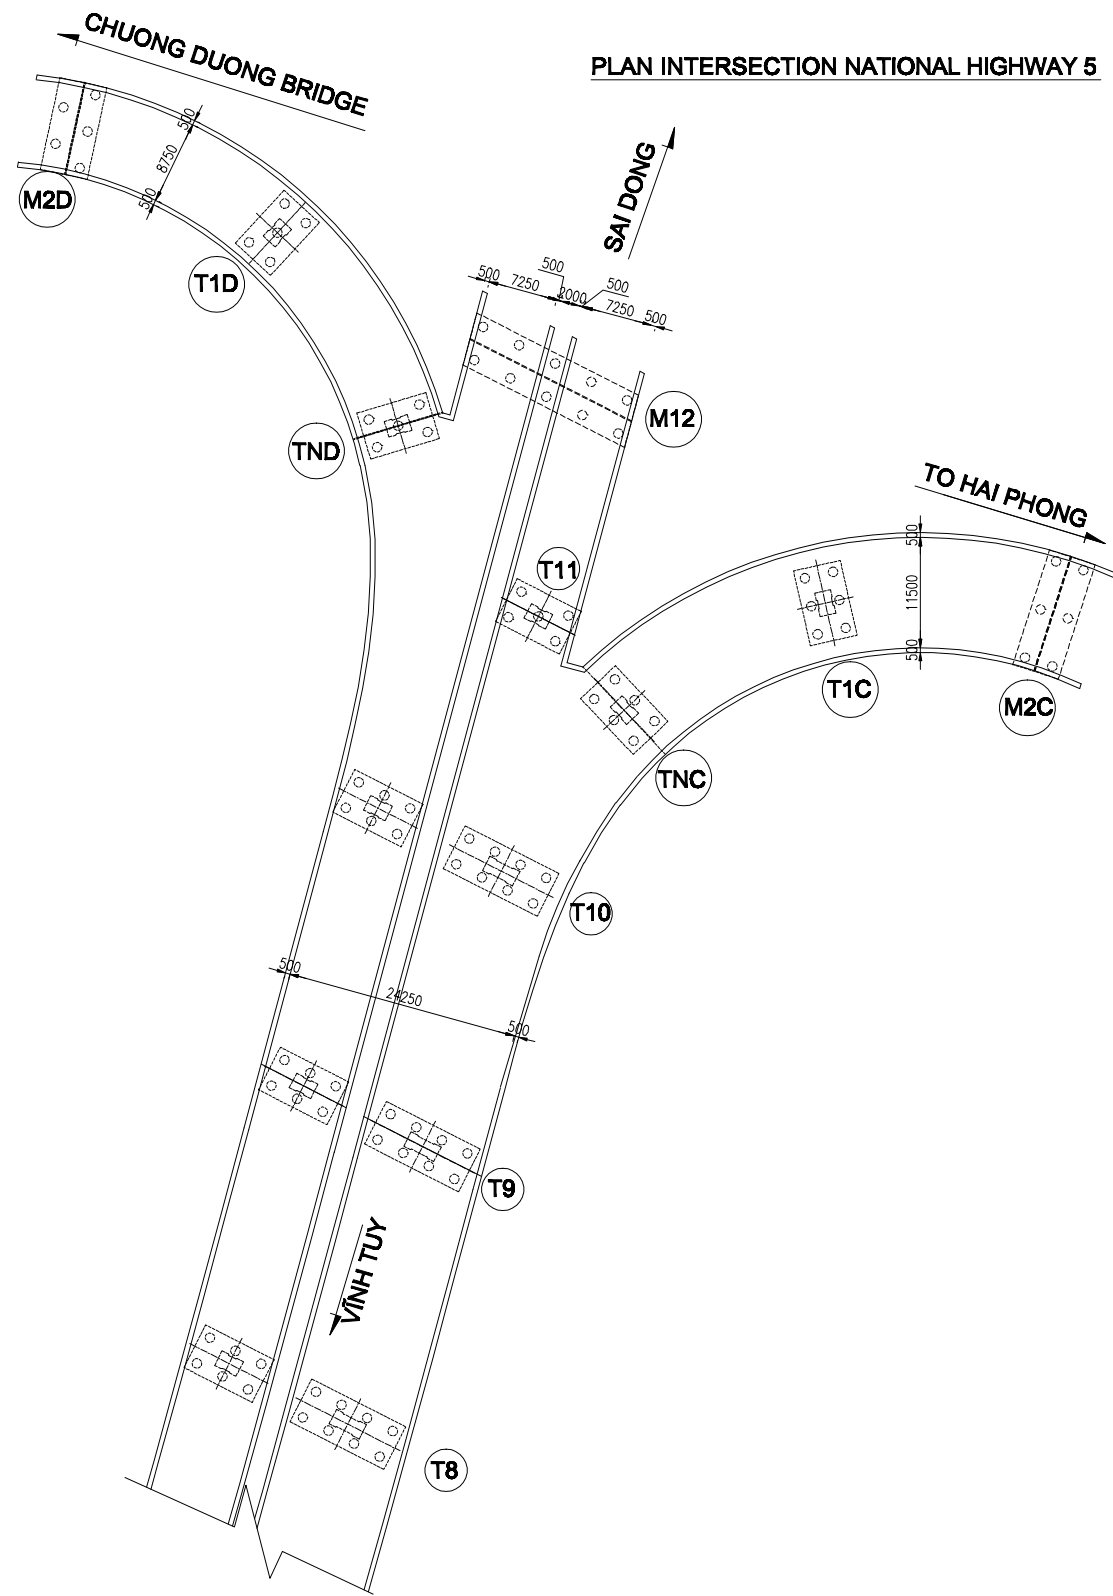

GENERAL VIEW OF VINH TUY BRIDGE - PACKAGE S16

ELEVATION BRIDGE 2D